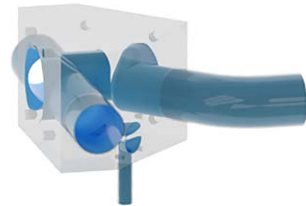

Multiple Weir MW0403E

Front

Side

Valve	DN Size	
W1		
W2		
W3		
Port	DN Size	Tube Specification
P1		
P2		
P3		
P4		

Installation as shown
H = Horizontal
V = Vertical