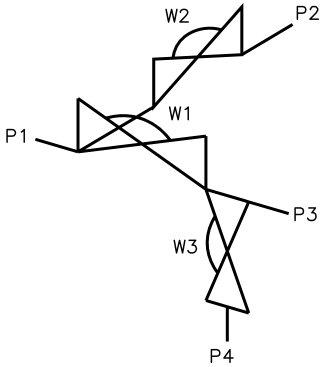

Multiple Weir MW0403E

Front

Side

Valve	DN Size	
W1		
W2		
W3		
Port	DN Size	Tube Specification
P1		
P2		
P3		
P4		

Installation as shown
H = Horizontal
V = Vertical