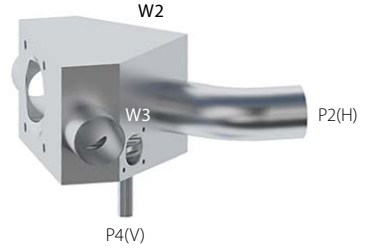

Multiple Weir MW0403E

Front

Side

Valve	DN Size	
W1		
W2		
W3		
Port	DN Size	Tube Specification
P1		
P2		
P3		
P4		

Installation as shown
H = Horizontal
V = Vertical