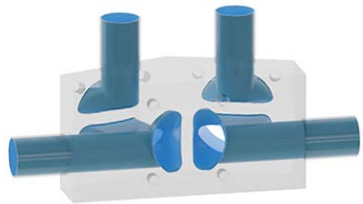

Multiple Weir MW0403C

Front

Back

Valve	DN Size	
W1		
W2		
W3		
Port	DN Size	Tube Specification
P1		
P2		
P3		
P4		

Installation as shown
H = Horizontal
V = Vertical