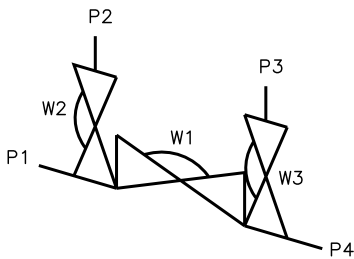

Multiple Weir MW0403C

Front

Back

Valve	DN Size	
W1		
W2		
W3		
Port	DN Size	Tube Specification
P1		
P2		
P3		
P4		

Installation as shown
H = Horizontal
V = Vertical