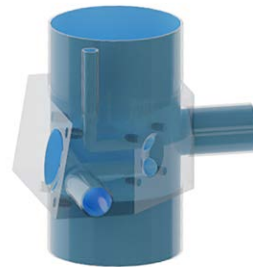

Serial Weir SW0502A

Front

Back

Valve	DN Size	
W1		
W2		
Port	DN Size	Tube Specification
P1		
P2		
P3		
P4		
P5		

Installation as shown
H = Horizontal
V = Vertical