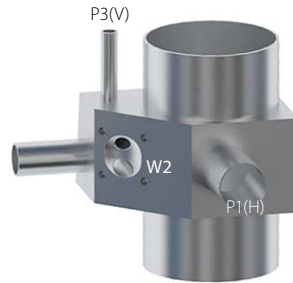

Serial Weir SW0502A

Front

Back

Valve	DN Size	
W1		
W2		
Port	DN Size	Tube Specification
P1		
P2		
P3		
P4		
P5		

Installation as shown
H = Horizontal
V = Vertical