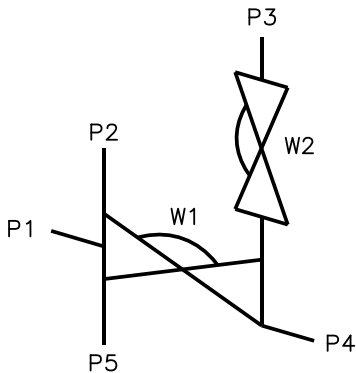

Serial Weir SW0502A

Front

Back

Valve	DN Size	
W1		
W2		
Port	DN Size	Tube Specification
P1		
P2		
P3		
P4		
P5		

Installation as shown
H = Horizontal
V = Vertical