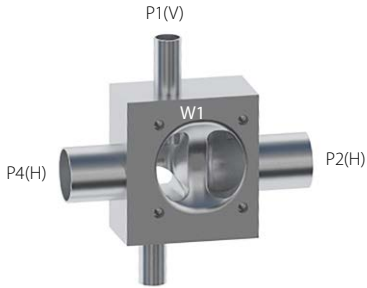

Serial Weir SW0402K

Front

Back

Valve	DN Size	
W1		
W2		
Port	DN Size	Tube Specification
P1		
P2		
P3		
P4		

Installation as shown
H = Horizontal
V = Vertical