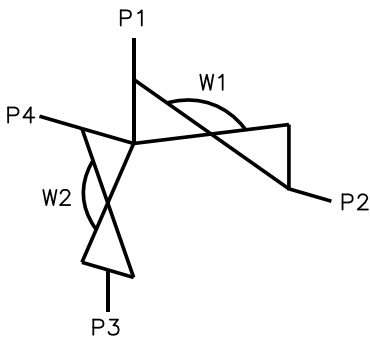

Serial Weir SW0402K

Front

Back

Valve	DN Size	
W1		
W2		
Port	DN Size	Tube Specification
P1		
P2		
P3		
P4		

Installation as shown
H = Horizontal
V = Vertical