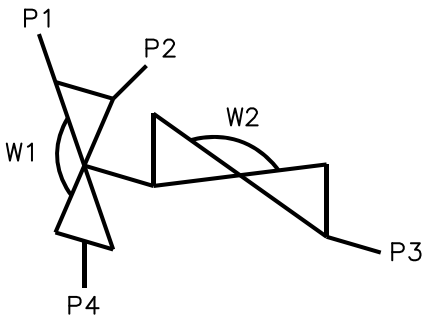

Serial Weir SW0402G

Front

Back

Valve	DN Size	
W1		
W2		
Port	DN Size	Tube Specification
P1		
P2		
P3		
P4		

Installation as shown
H = Horizontal
V = Vertical