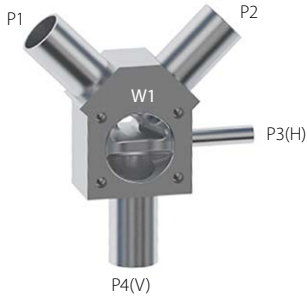

Serial Weir SW0402G

Front

Back

Valve	DN Size	
W1		
W2		
Port	DN Size	Tube Specification
P1		
P2		
P3		
P4		

Installation as shown
H = Horizontal
V = Vertical