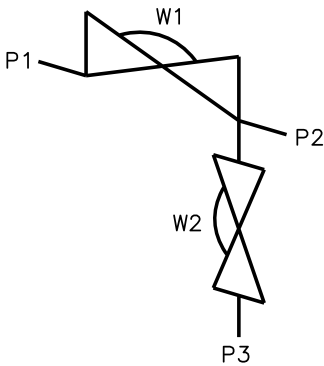

Serial Weir SW0302T

Front

Side

Valve	DN Size	
W1		
W2		
Port	DN Size	Tube Specification
P1		
P2		
P3		

Installation as shown
H = Horizontal
V = Vertical