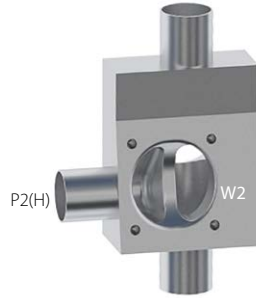

Serial Weir SW0302R

Front

Back

Valve	DN Size	
W1		
W2		
Port	DN Size	Tube Specification
P1		
P2		
P3		

Installation as shown
H = Horizontal
V = Vertical