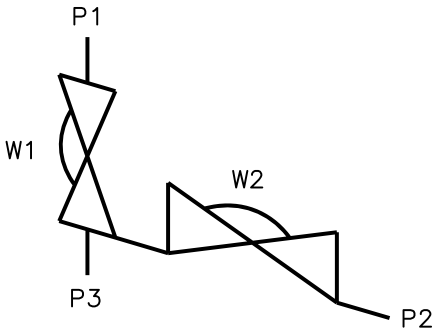

Serial Weir SW0302R

Front

Back

Valve	DN Size	
W1		
W2		
Port	DN Size	Tube Specification
P1		
P2		
P3		

Installation as shown
H = Horizontal
V = Vertical