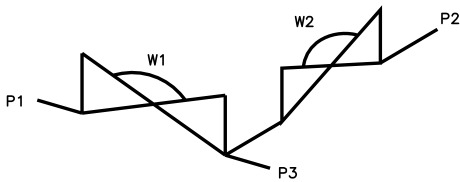

Serial Weir SW0302D

Front

Side

Valve	DN Size	
W1		
W2		
Port	DN Size	Tube Specification
P1		
P2		
P3		

Installation as shown
H = Horizontal
V = Vertical