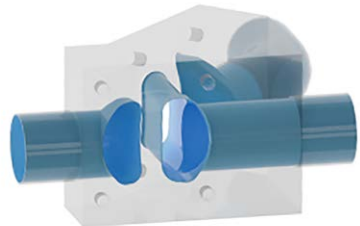

Serial Weir SW0302D

Front

Side

Valve	DN Size	
W1		
W2		
Port	DN Size	Tube Specification
P1		
P2		
P3		

Installation as shown
H = Horizontal
V = Vertical