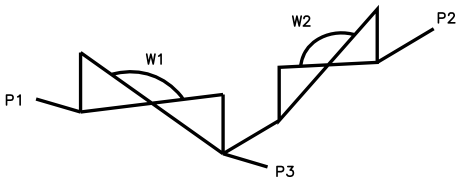

Serial Weir SW0302C

Front

Back

Valve	DN Size	
W1		
W2		
Port	DN Size	Tube Specification
P1		
P2		
P3		

Installation as shown
H = Horizontal
V = Vertical