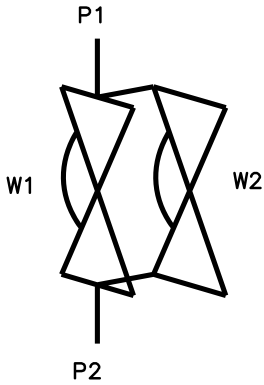

Serial Weir SW0202A

Front

Back

Valve	DN Size	
W1		
W2		
Port	DN Size	Tube Specification
P1		
P2		

Installation as shown
H = Horizontal
V = Vertical