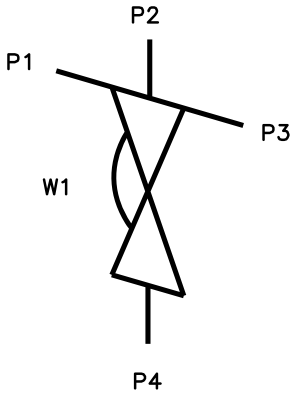

Zero Static Weir ZW0401B

Front

Side

Valve	DN Size	
W1		
Port	DN Size	Tube Specification
P1		
P2		
P3		
P4		

Installation as shown
H = Horizontal
V = Vertical