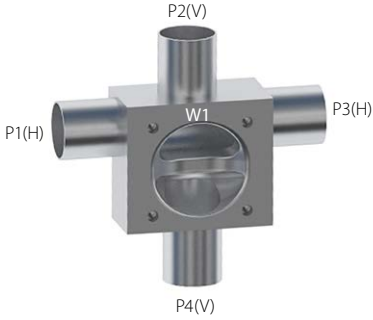

Zero Static Weir ZW0401B

Front

Side

Valve	DN Size	
W1		
Port	DN Size	Tube Specification
P1		
P2		
P3		
P4		

Installation as shown
H = Horizontal
V = Vertical