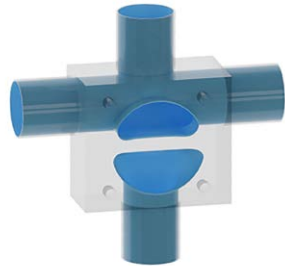

Zero Static Weir ZW0401B

Front

Side

Valve	DN Size	
W1		
Port	DN Size	Tube Specification
P1		
P2		
P3		
P4		

Installation as shown
H = Horizontal
V = Vertical