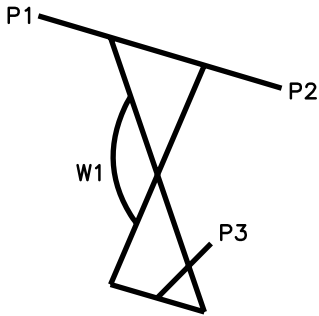

Zero Static Weir ZW0301G

Front

Side

Valve	DN Size	
W1		
Port	DN Size	Tube Specification
P1		
P2		
P3		

Installation as shown
H = Horizontal
V = Vertical