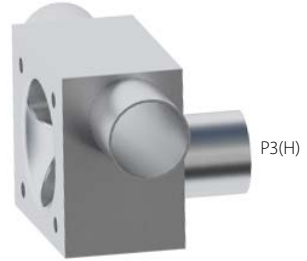

Zero Static Weir ZW0301G

Front

Side

Valve	DN Size	
W1		
Port	DN Size	Tube Specification
P1		
P2		
P3		

Installation as shown
H = Horizontal
V = Vertical