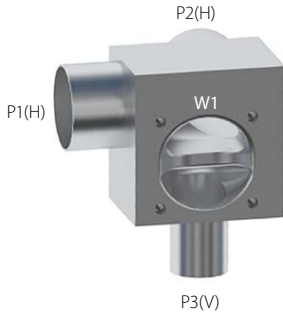

Zero Static Weir ZW0301F

Front

Side

Valve	DN Size	
W1		
Port	DN Size	Tube Specification
P1		
P2		
P3		

Installation as shown
H = Horizontal
V = Vertical