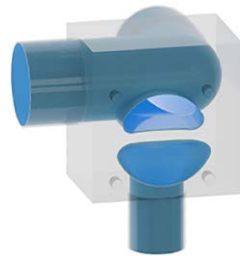

Zero Static Weir ZW0301F

Front

Side

Valve	DN Size	
W1		
Port	DN Size	Tube Specification
P1		
P2		
P3		

Installation as shown
H = Horizontal
V = Vertical