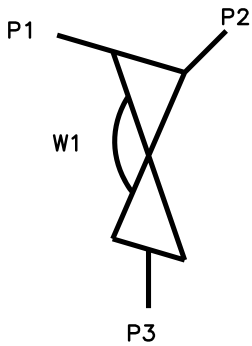

Zero Static Weir ZW0301F

Front

Side

Valve	DN Size	
W1		
Port	DN Size	Tube Specification
P1		
P2		
P3		

Installation as shown
H = Horizontal
V = Vertical