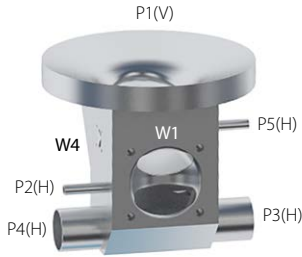

Tank Weir TW0504A

Front

Side

Valve	DN Size	
W1		
W2		
W3		
W4		
Port	DN Size	Tube Specification
P1		
P2		
P3		
P4		
P5		

Installation as shown
H = Horizontal
V = Vertical