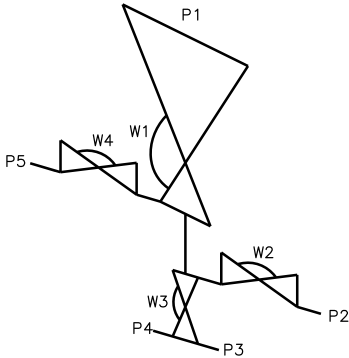

Tank Weir TW0504A

Front

Side

Valve	DN Size	
W1		
W2		
W3		
W4		
Port	DN Size	Tube Specification
P1		
P2		
P3		
P4		
P5		

Installation as shown
H = Horizontal
V = Vertical