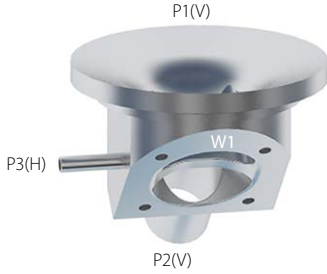

Tank Weir TW0301A

Front

Side

Valve	DN Size	
W1		
Port	DN Size	Tube Specification
P1		
P2		
P3		

Installation as shown
H = Horizontal
V = Vertical