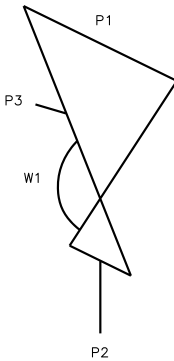

Tank Weir TW0301A

Front

Side

Valve	DN Size	
W1		
Port	DN Size	Tube Specification
P1		
P2		
P3		

Installation as shown
H = Horizontal
V = Vertical