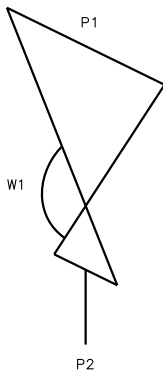

Tank Weir TW0201A

Front

Side

Valve	DN Size	
W1		
Port	DN Size	Tube Specification
P1		
P2		

Installation as shown
H = Horizontal
V = Vertical