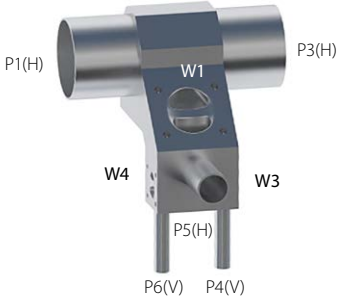

Multiple Weir MW0604A

Front

Back

| Valve | DN Size | |
|-------|---------|--------------------|
| W1 | | |
| W2 | | |
| W3 | | |
| W4 | | |
| Port | DN Size | Tube Specification |
| P1 | | |
| P2 | | |
| P3 | | |
| P4 | | |
| P5 | | |
| P6 | | |

Installation as shown
H = Horizontal
V = Vertical