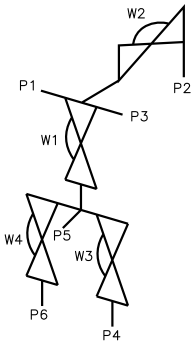

Multiple Weir MW0604A

Front

Back

| Valve | DN Size | |
|-------|---------|--------------------|
| W1 | | |
| W2 | | |
| W3 | | |
| W4 | | |
| Port | DN Size | Tube Specification |
| P1 | | |
| P2 | | |
| P3 | | |
| P4 | | |
| P5 | | |
| P6 | | |

Installation as shown
H = Horizontal
V = Vertical