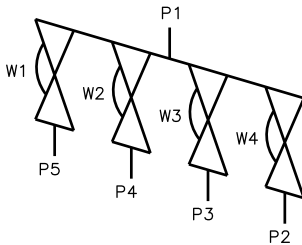

Multiple Weir MW0504A

Front

Side

Valve	DN Size	
W1		
W2		
W3		
W4		
Port	DN Size	Tube Specification
P1		
P2		
P3		
P4		
P5		

Installation as shown
H = Horizontal
V = Vertical