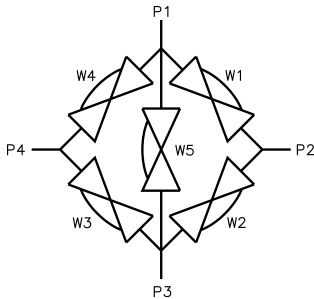

Multiple Weir MW0405A

Front

Side

Valve	DN Size	
W1		
W2		
W3		
W4		
W5		
Port	DN Size	Tube Specification
P1		
P2		
P3		
P4		

Installation as shown
H = Horizontal
V = Vertical