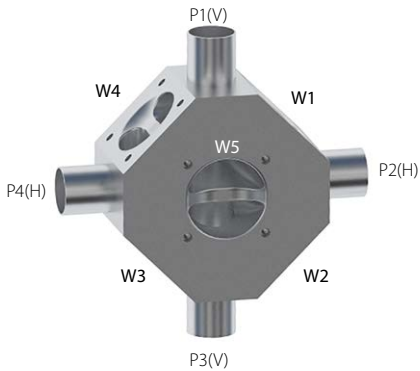

Multiple Weir MW0405A

Front

Side

Valve	DN Size	
W1		
W2		
W3		
W4		
W5		
Port	DN Size	Tube Specification
P1		
P2		
P3		
P4		

Installation as shown
H = Horizontal
V = Vertical