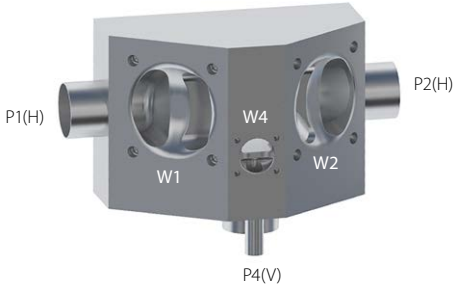

Multiple Weir MW0404B

Front

Back

Valve	DN Size	
W1		
W2		
W3		
W4		
Port	DN Size	Tube Specification
P1		
P2		
P3		
P4		

Installation as shown
H = Horizontal
V = Vertical