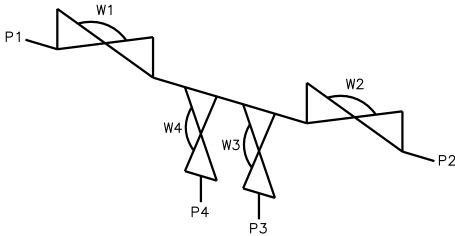

Multiple Weir MW0404B

Front

Back

Valve	DN Size	
W1		
W2		
W3		
W4		
Port	DN Size	Tube Specification
P1		
P2		
P3		
P4		

Installation as shown
H = Horizontal
V = Vertical