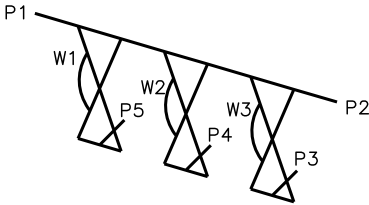

Multiple Weir MW0503G

Front

Side

Valve	DN Size	
W1		
W2		
W3		
Port	DN Size	Tube Specification
P1		
P2		
P3		
P4		
P5		

Installation as shown
H = Horizontal
V = Vertical