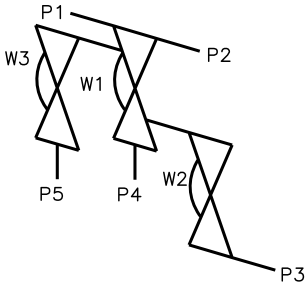

Multiple Weir MW0503C

Front

Back

Valve	DN Size	
W1		
W2		
W3		
Port	DN Size	Tube Specification
P1		
P2		
P3		
P4		
P5		

Installation as shown
H = Horizontal
V = Vertical