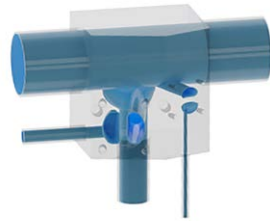

Multiple Weir MW0503C

Front

Back

Valve	DN Size	
W1		
W2		
W3		
Port	DN Size	Tube Specification
P1		
P2		
P3		
P4		
P5		

Installation as shown
H = Horizontal
V = Vertical