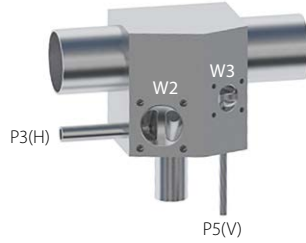

Multiple Weir MW0503C

Front

Back

Valve	DN Size	
W1		
W2		
W3		
Port	DN Size	Tube Specification
P1		
P2		
P3		
P4		
P5		

Installation as shown
H = Horizontal
V = Vertical