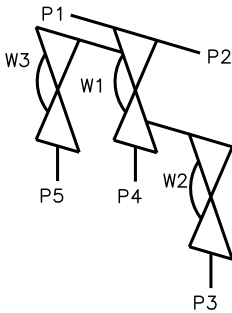

Multiple Weir MW0503B

Front

Back

Valve	DN Size	
W1		
W2		
W3		
Port	DN Size	Tube Specification
P1		
P2		
P3		
P4		
P5		

Installation as shown
H = Horizontal
V = Vertical