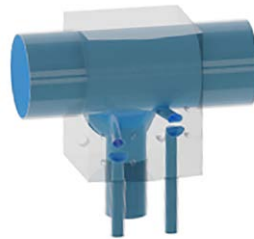

Multiple Weir MW0503B

Front

Back

Valve	DN Size	
W1		
W2		
W3		
Port	DN Size	Tube Specification
P1		
P2		
P3		
P4		
P5		

Installation as shown
H = Horizontal
V = Vertical