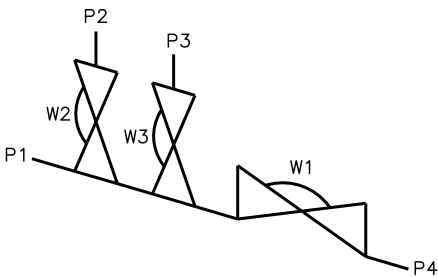

Multiple Weir MW0403J

Front

Back

Valve	DN Size	
W1		
W2		
W3		
Port	DN Size	Tube Specification
P1		
P2		
P3		
P4		

Installation as shown
H = Horizontal
V = Vertical