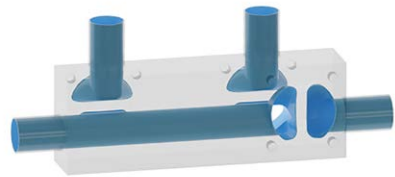

Multiple Weir MW0403J

Front

Back

Valve	DN Size	
W1		
W2		
W3		
Port	DN Size	Tube Specification
P1		
P2		
P3		
P4		

Installation as shown
H = Horizontal
V = Vertical