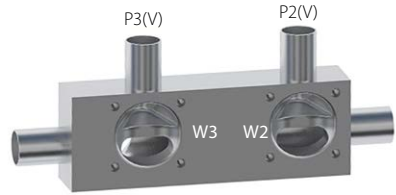

Multiple Weir MW0403J

Front

Back

Valve	DN Size	
W1		
W2		
W3		
Port	DN Size	Tube Specification
P1		
P2		
P3		
P4		

Installation as shown
H = Horizontal
V = Vertical